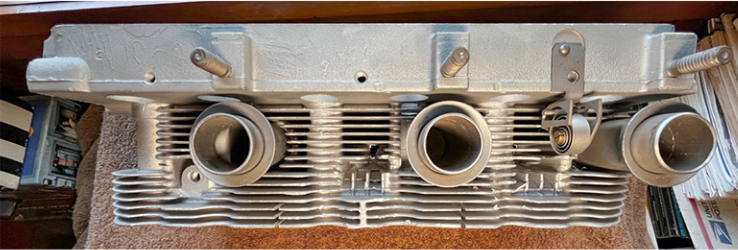

**FOR SALE:
1965-66 140 HEADS - 3878570
\$450 plus ship/insurance
Contact: Greg Vargas 310-266-1889**

HEAD 1

HEAD 2

**TEMP
SENDER THREADS
STRIPPED**