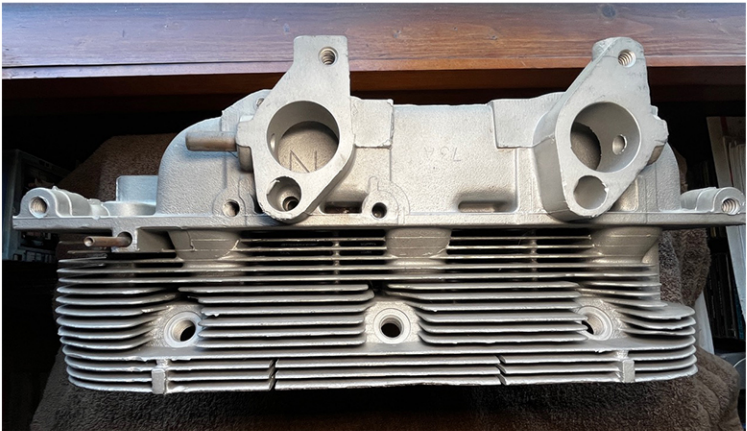

**FOR SALE:
1965-66 140 HEADS - 3878570
\$450 plus ship/insurance
Contact: Greg Vargas 310-266-1889**

HEAD 1

HEAD 2

**TEMP
SENDER THREADS
STRIPPED**