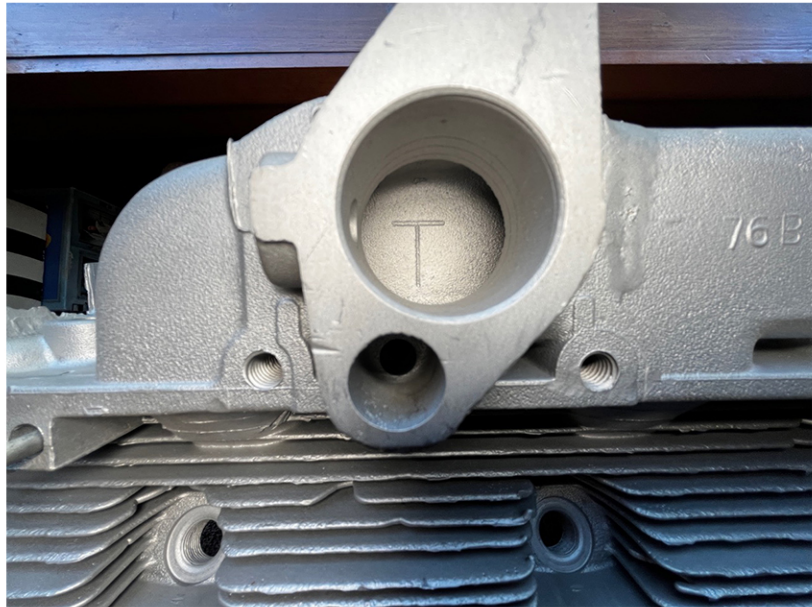

**FOR SALE:
1965-66 140 HEADS - 3878570
\$450 plus ship/insurance
Contact: Greg Vargas 310-266-1889**

HEAD 1

HEAD 2

**TEMP
SENDER THREADS
STRIPPED**