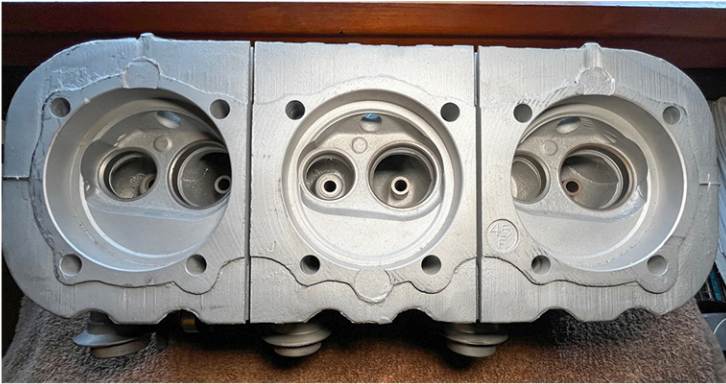

**FOR SALE:
1965-66 140 HEADS - 3878570
\$450 plus ship/insurance
Contact: Greg Vargas 310-266-1889**

HEAD 1

HEAD 2

**TEMP
SENDER THREADS
STRIPPED**