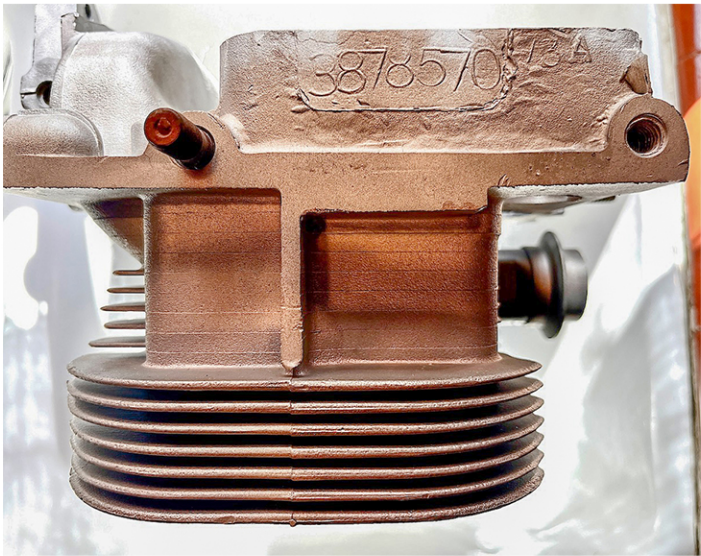

**FOR SALE:
1965-66 140 HEADS - 3878570
\$450 plus ship/insurance
Contact: Greg Vargas 310-266-1889**

HEAD 1

HEAD 2

**TEMP
SENDER THREADS
STRIPPED**