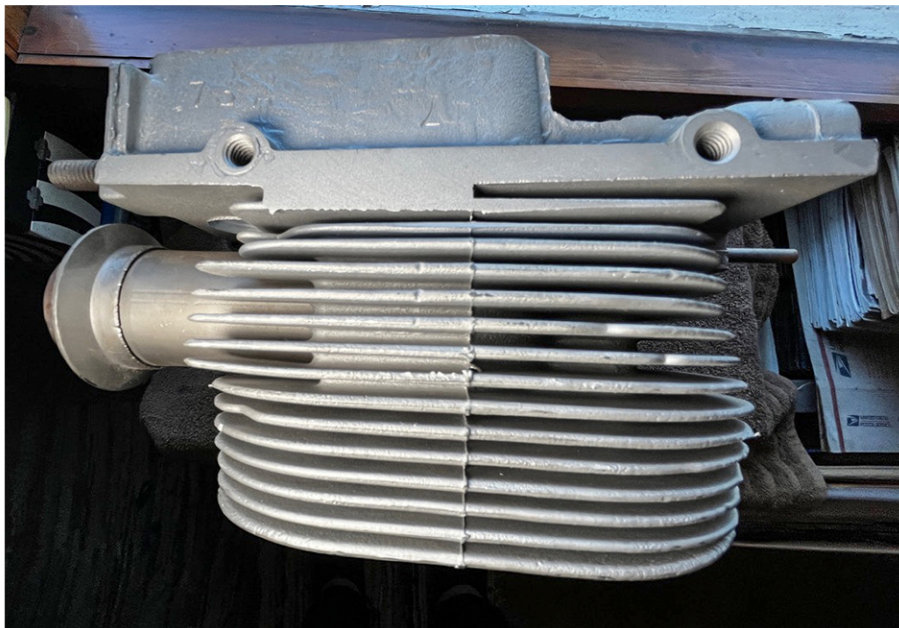

**FOR SALE:
1965-66 140 HEADS - 3878570
\$450 plus ship/insurance
Contact: Greg Vargas 310-266-1889**

HEAD 1

HEAD 2

**TEMP
SENDER THREADS
STRIPPED**