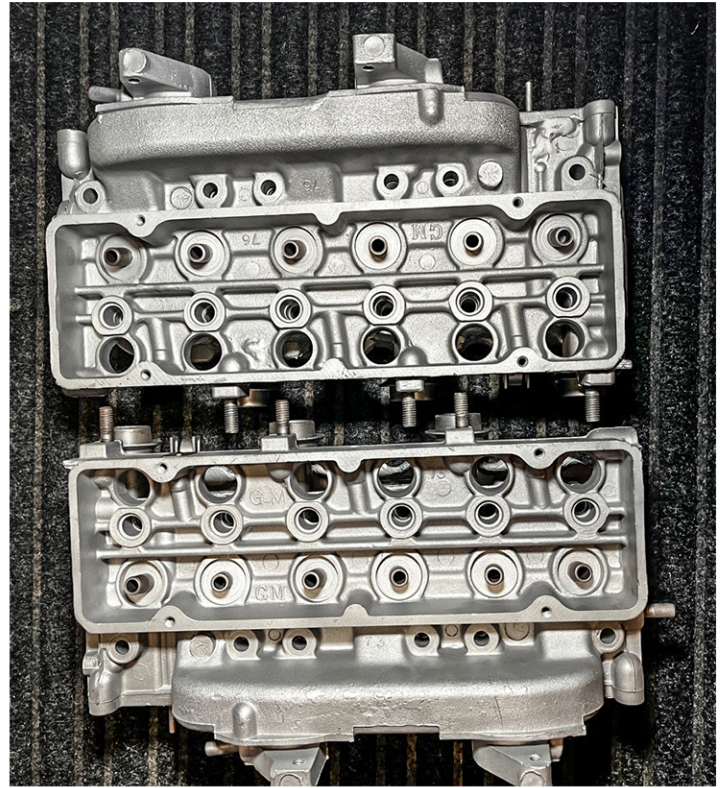

**FOR SALE:
1965-66 140 HEADS - 3878570
\$450 plus ship/insurance
Contact: Greg Vargas 310-266-1889**

HEAD 1

HEAD 2

**TEMP
SENDER THREADS
STRIPPED**