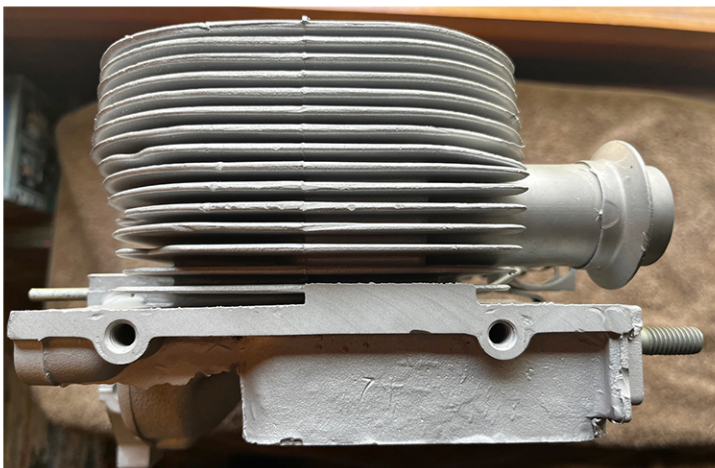

**FOR SALE:
1965-66 140 HEADS - 3878570
\$450 plus ship/insurance
Contact: Greg Vargas 310-266-1889**

HEAD 1

HEAD 2

**TEMP
SENDER THREADS
STRIPPED**