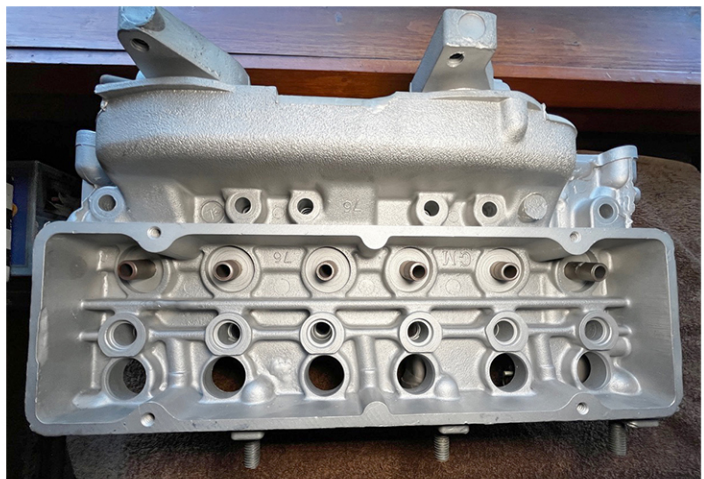

**FOR SALE:
1965-66 140 HEADS - 3878570
\$450 plus ship/insurance
Contact: Greg Vargas 310-266-1889**

HEAD 1

HEAD 2

**TEMP
SENDER THREADS
STRIPPED**