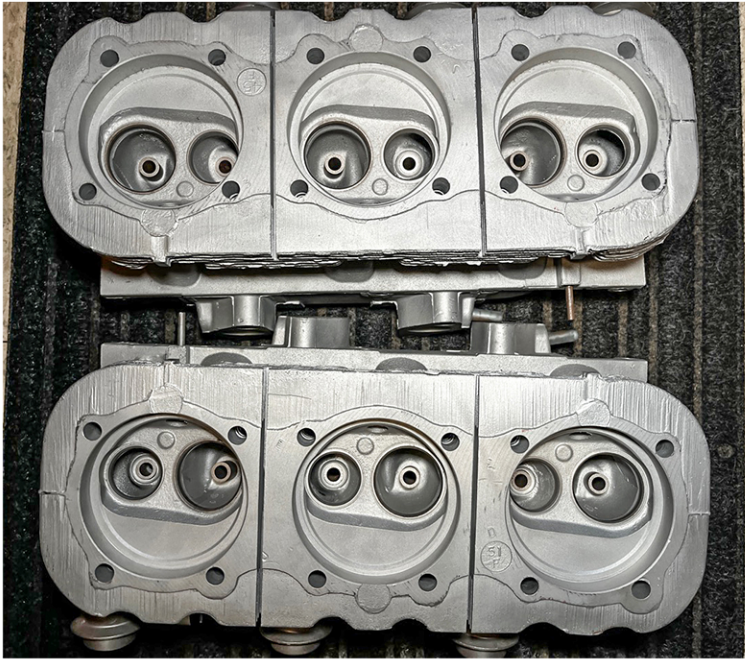

**FOR SALE:
1965-66 140 HEADS - 3878570
\$450 plus ship/insurance
Contact: Greg Vargas 310-266-1889**

HEAD 1

HEAD 2

**TEMP
SENDER THREADS
STRIPPED**