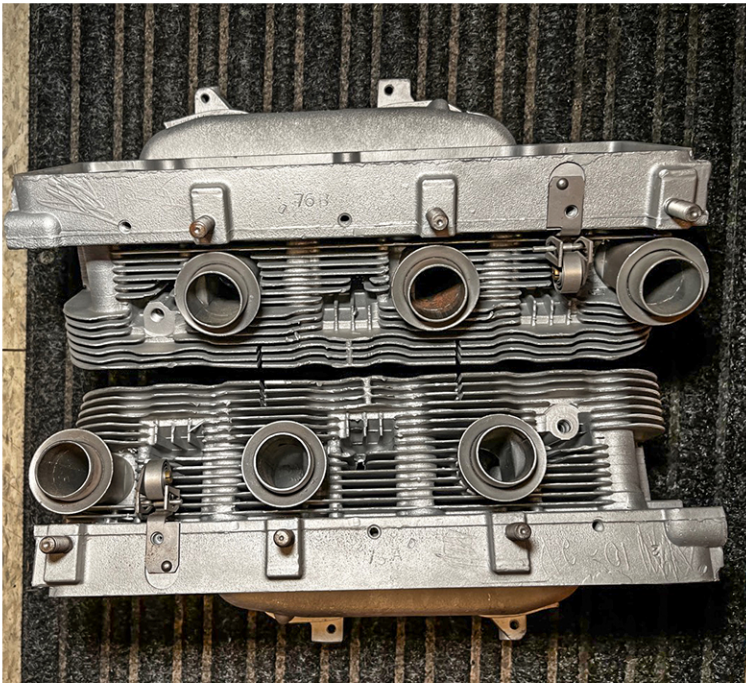

**FOR SALE:
1965-66 140 HEADS - 3878570
\$450 plus ship/insurance
Contact: Greg Vargas 310-266-1889**

HEAD 1

HEAD 2

**TEMP
SENDER THREADS
STRIPPED**