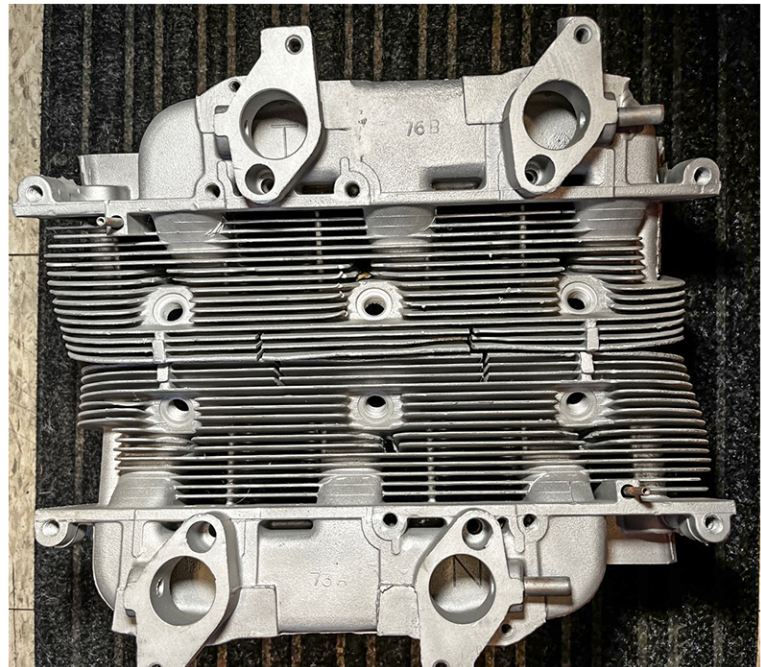

**FOR SALE:
1965-66 140 HEADS - 3878570
\$450 plus ship/insurance
Contact: Greg Vargas 310-266-1889**

HEAD 1

HEAD 2

**TEMP
SENDER THREADS
STRIPPED**