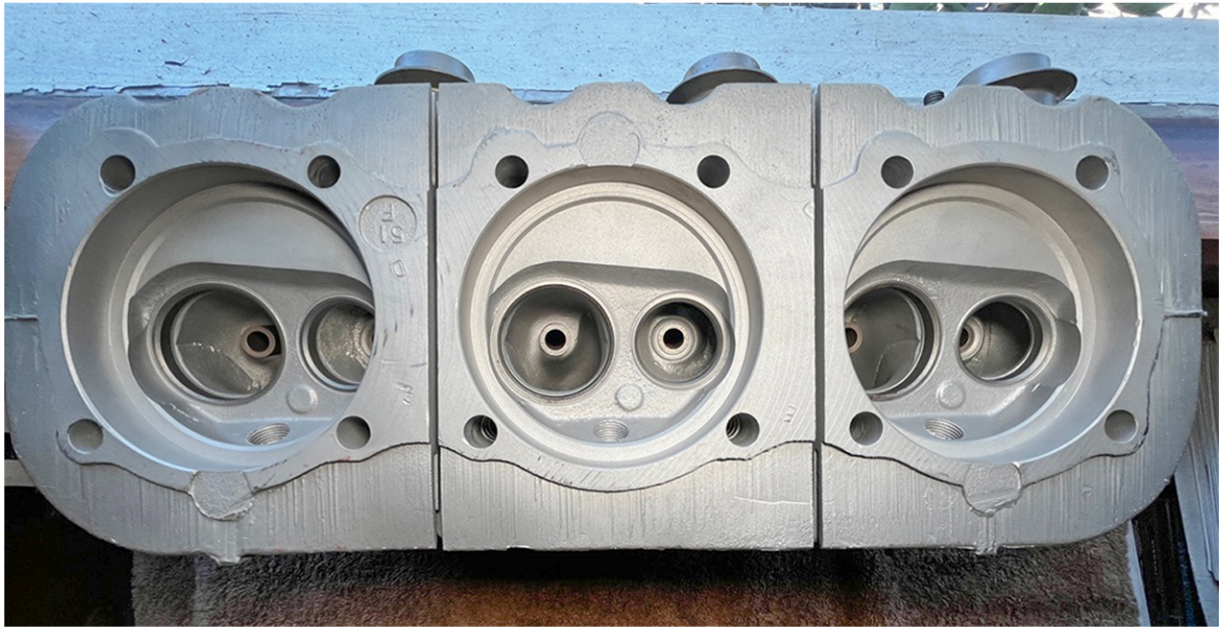

**FOR SALE:
1965-66 140 HEADS - 3878570
\$450 plus ship/insurance
Contact: Greg Vargas 310-266-1889**

HEAD 1

HEAD 2

**TEMP
SENDER THREADS
STRIPPED**