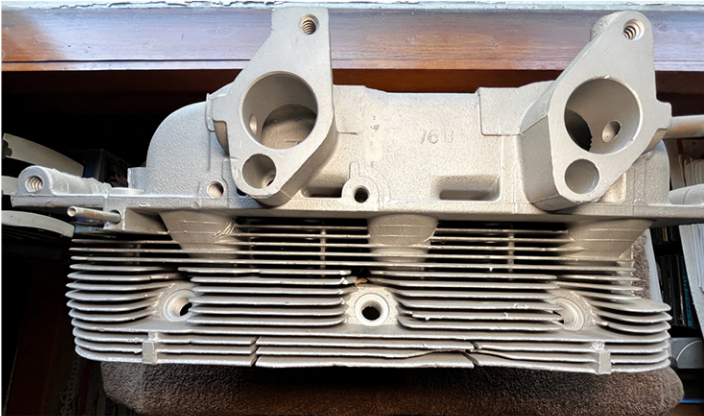

**FOR SALE:
1965-66 140 HEADS - 3878570
\$450 plus ship/insurance
Contact: Greg Vargas 310-266-1889**

HEAD 1

HEAD 2

**TEMP
SENDER THREADS
STRIPPED**