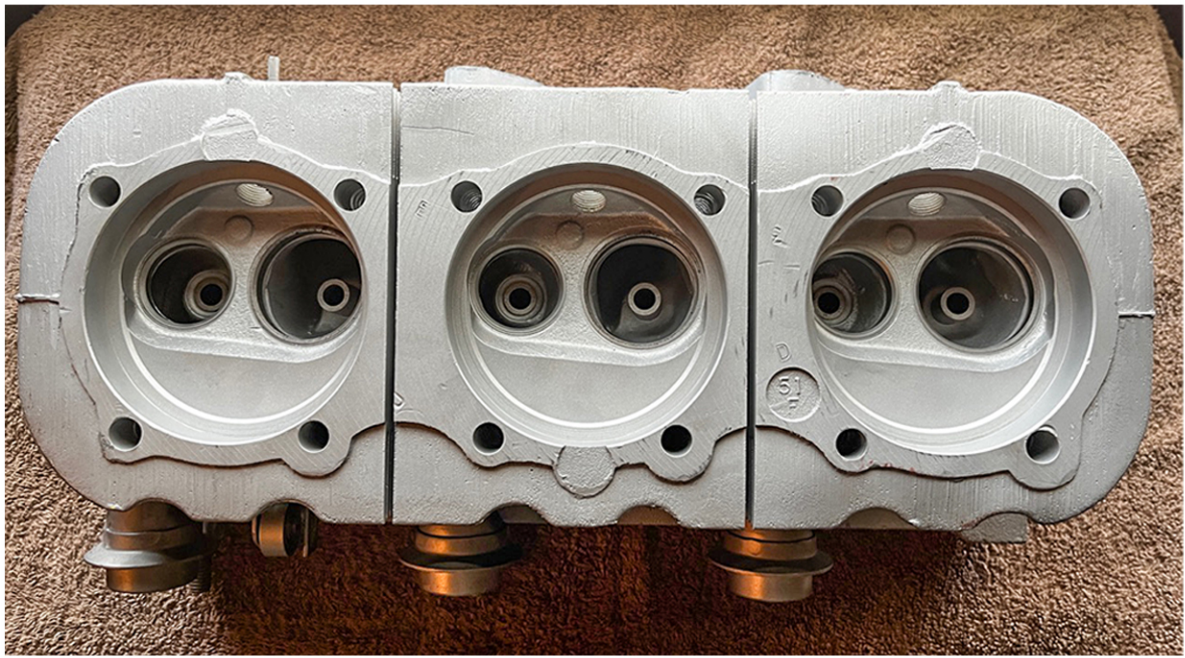

**FOR SALE:
1965-66 140 HEADS - 3878570
\$450 plus ship/insurance
Contact: Greg Vargas 310-266-1889**

HEAD 1

HEAD 2

**TEMP
SENDER THREADS
STRIPPED**